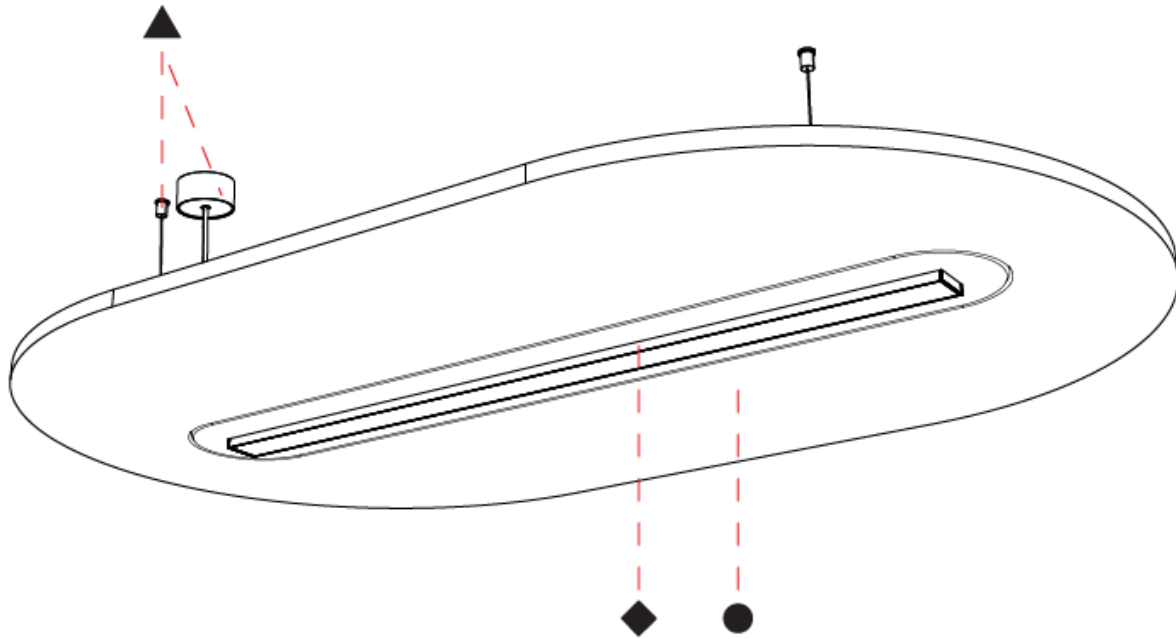

SERENII ROUND SUSPENSION

A3001178-

PROJECT	_____
TYPE	_____
SPECIFIER	_____
QUANTITY	_____
DATE	_____