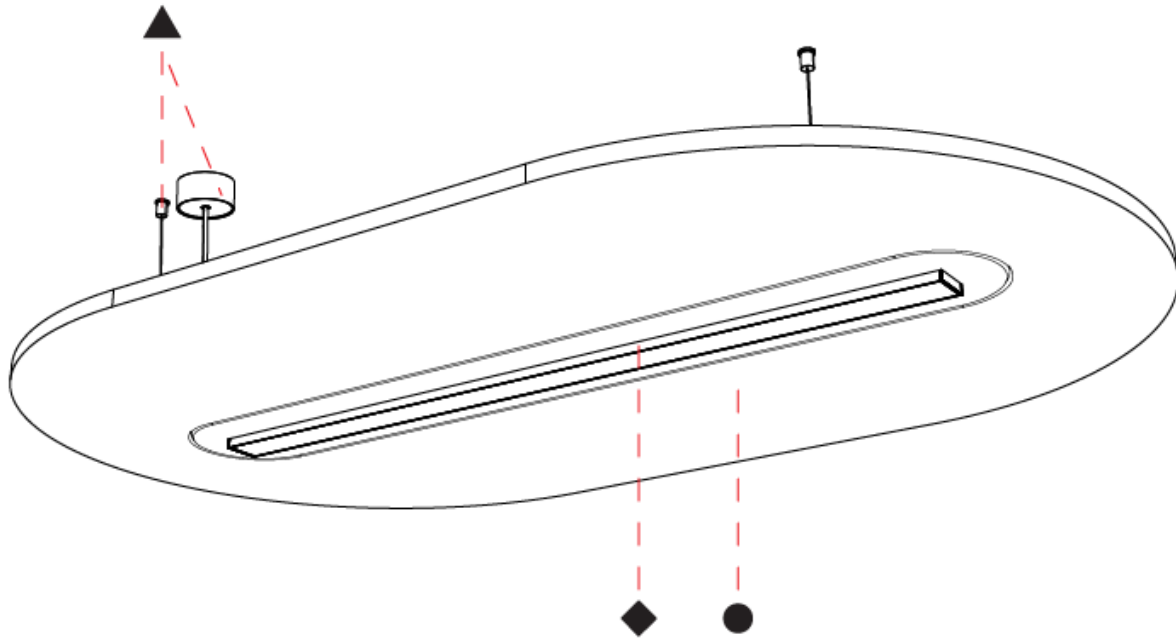

SERENII ROUND SUSPENSION

A3001177-

PROJECT
TYPE
SPECIFIER
QUANTITY
DATE

A